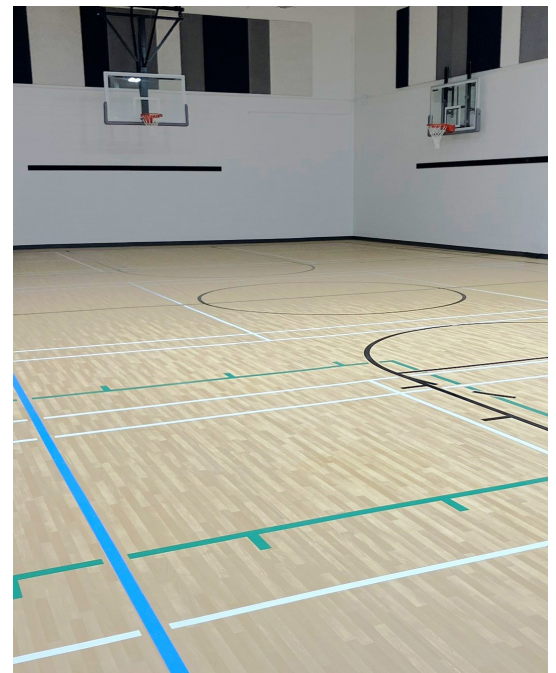

CLIENT:

ST. EDWARD CATHOLIC ELEMENTARY SCHOOL

PRODUCT:

TARAFLEX MULTI-USE | 284 yd²

LOCATION:

JORDAN, ON | 2025

Gerflor solutions at David Leeder Middle School

Gerflor's **Taraflex Multi-Use in Light Cherry Design (6350)** was selected for its multi-purpose performance and durability. This resilient sports flooring offers reliable shock absorption, good slip resistance, and a comfortable surface suitable for a variety of athletic and non-athletic activities. Its factory-applied surface treatment ensures easy maintenance and long-term visual appeal.

The renovated gym now features a safe, durable, and visually warm sports surface designed for long-term use. With **Taraflex Multi-Use**, St. Edward Catholic Elementary School benefits from a practical, low-maintenance flooring solution that supports a wide range of school activities.