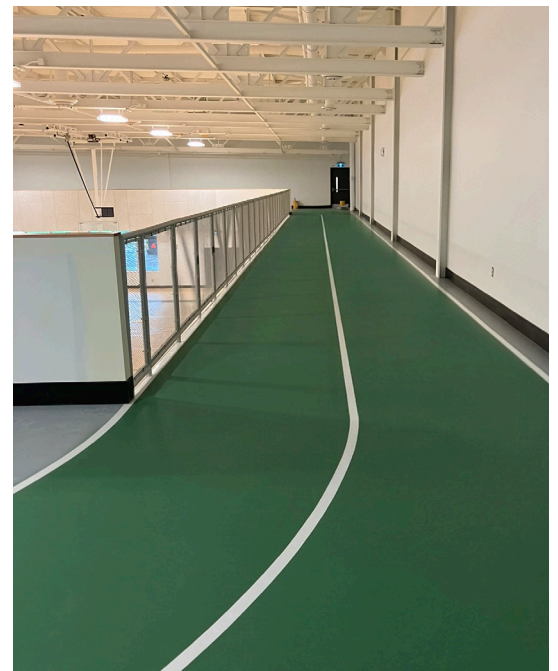

CLIENT:

PEACH KING CENTRE

PRODUCT:

RECREATION 60 | 3,269 yd²

LOCATION:

GRIMSBY, ON | 2025

Gerflor solutions at Peach King Centre

Gerflor's **Recreation 60** was selected to meet the demands of high-traffic recreational spaces. **Canadian Maple (6062)** was installed over **2,018 yd²**, providing a classic wood-look aesthetic, Class 2 shock absorption, and comfort underfoot. **Verde (6556)** and **Gray (2711)**, installed over **700 yd²** and **551 yd²** respectively, were used to create visual zoning and enhance the overall design while maintaining consistent performance and durability across the facility.

The upgraded facility now features a durable, high-performance sports flooring system that supports a wide range of recreational activities. The colours add visual energy and clear zoning, while the resilient surface ensures comfort, safety, and long-term performance for community users.