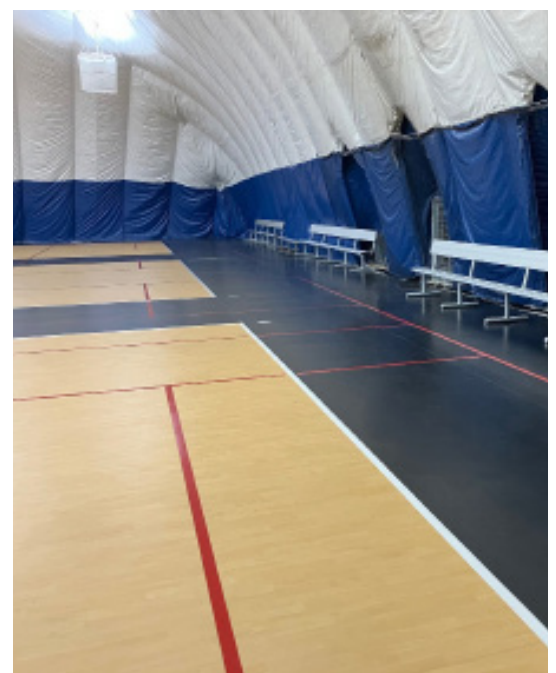

CLIENT:

MOUNT JOY SPORTS DOME

PRODUCT:

TARAFLEX SPORT M PLUS | 1,398 yd²

LOCATION:

MARKHAM, ON | 2025

Gerflor solutions at Mount Joy Sports Dome

Gerflor's **Taraflex Sport M Plus** was selected for its proven performance in multi-sport environments. **Maple Sun (5763)** was installed over **663 yd²**, delivering a classic wood-look aesthetic, excellent shock absorption, and superior comfort underfoot. **Black (6830)** was installed over **735 yd²** to create strong visual contrast, define courts and activity zones, and enhance overall layout clarity while maintaining consistent performance across the surface.

The sports dome now features a durable, high-performance surface designed for year-round use. With **Taraflex Sport M Plus**, the facility benefits from enhanced safety, comfort, and versatility, supporting a wide variety of sports and recreational activities.