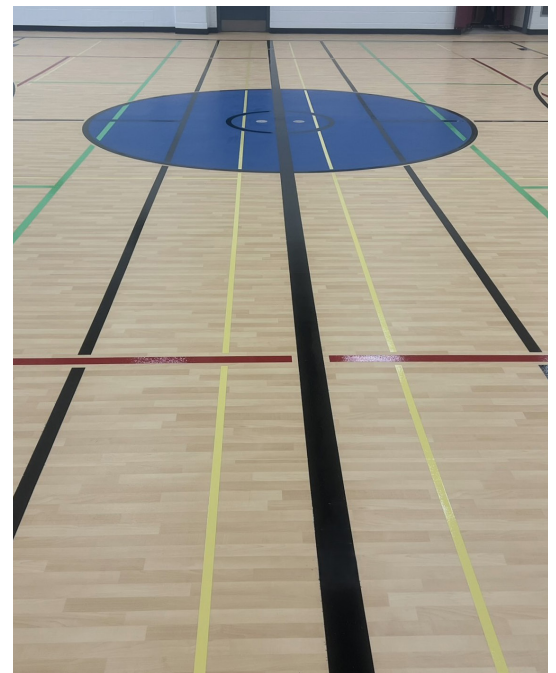

CLIENT:

MORTON WAY PUBLIC SCHOOL

PRODUCT:

RECREATION 60 | 6062 CANADIAN MAPLE, 6614 OCEANO | 331 yd²

LOCATION:

BRAMPTON, ON | 2025

Gerflor solutions at Morton Way Public School

Gerflor's **Recreation 60** was selected for its proven performance in school gym environments. **Canadian Maple (6062)** was installed over **426 yd²**, providing a classic wood-look appearance and Class 2 shock absorption for enhanced comfort and safety. **Oceano (6614)** was installed over **74 yd²** to introduce visual contrast and define activity zones while maintaining consistent performance across the floor.

The renovated gym now features a durable, safe, and visually appealing sports floor designed for long-term use. With its low-maintenance surface and reliable performance, **Recreation 60** supports a wide range of school activities and provides lasting value for Morton Way Public School.