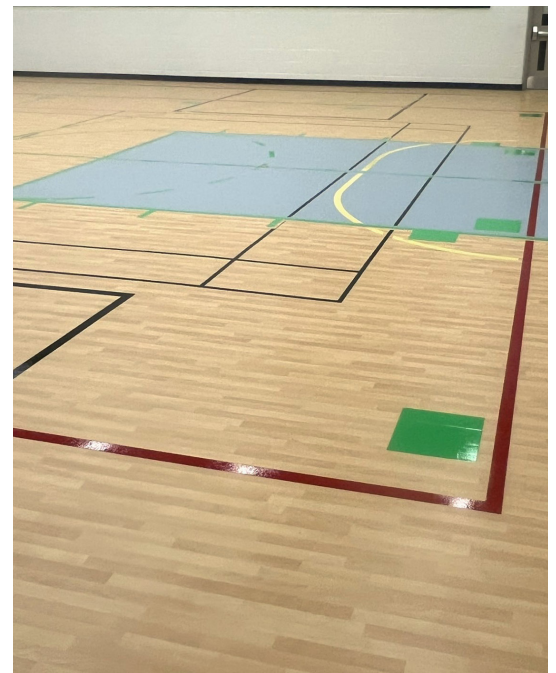

**CLIENT:**

LEVI CREEK PUBLIC SCHOOL

**PRODUCT:**

RECREATION 60 | 6062 CANADIAN MAPLE, 2711 GRIS | 500 yd<sup>2</sup>

**LOCATION:**

MISSISSAUGA, ON | 2025

## Gerflor solutions at Levi Creek Public School

Gerflor's **Recreation 60** was selected for its reliability and performance in school gym environments. **Canadian Maple (6062)** was installed over **426 yd<sup>2</sup>**, providing a classic wood-look appearance, Class 2 shock absorption, and enhanced underfoot comfort. **Gris (2711)** was installed over **74 yd<sup>2</sup>** to introduce visual contrast and define activity zones, while maintaining consistent performance across the floor.

The renovated gym now features a resilient, safe, and visually appealing sports surface designed for long-term use. With its durable construction and low-maintenance surface, **Recreation 60** supports a wide range of school activities and delivers lasting value for Levi Creek Public School.