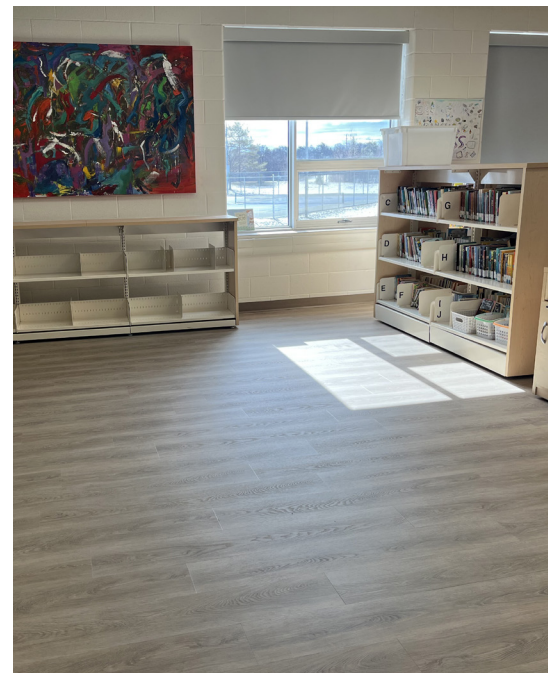

## Gerflor solutions at Brookmede Public School

Brookmede Public School renovated its library to create a more functional and welcoming space for students and staff.

Gerflor's **Creation 55** in **Bostonian Oak Beige (0851)** was selected for its warm wood-look aesthetic and durability in high-traffic educational spaces. This LVT flooring offers excellent resistance to wear, easy maintenance, and long-term performance, making it ideal for library environments.

The updated library now features a modern, durable, and inviting flooring system that enhances comfort and usability. With **Creation 55**, Brookmede Public School benefits from a practical, low-maintenance solution that supports everyday learning activities.